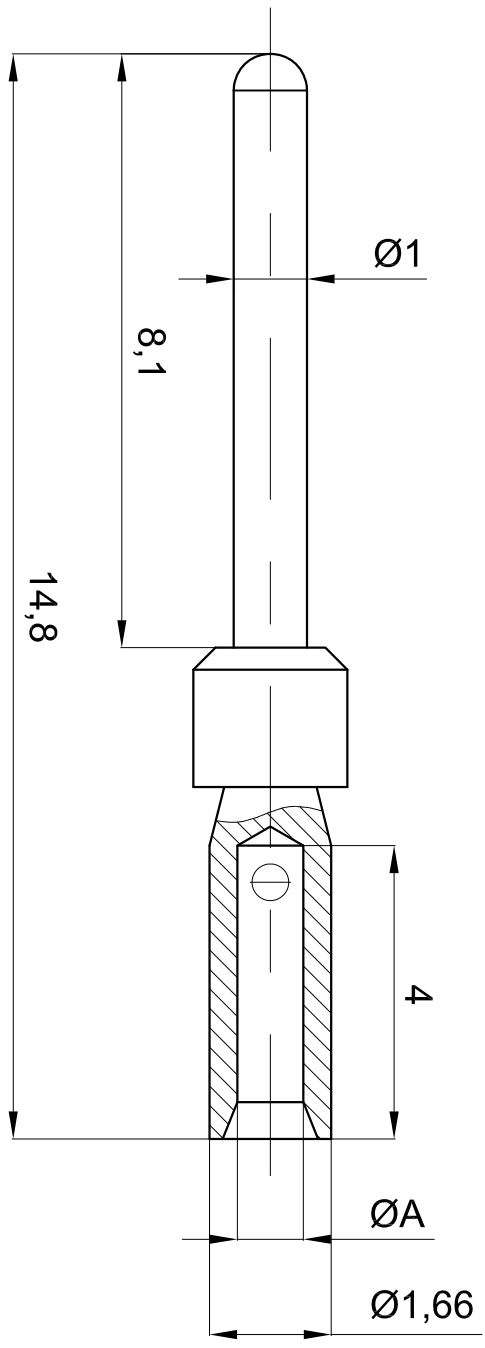

| Contacts, Gold-plated | (ØA) | Wire gauge         |       | Recommended stripping length |
|-----------------------|------|--------------------|-------|------------------------------|
|                       |      | (mm <sup>2</sup> ) | (AWG) |                              |
| Type of products      |      |                    |       |                              |
| 5A-GM-0.25            | 0.64 | 0.09~0.25          | 28~24 | 5mm                          |
| ◆ 5A-GM-0.33          | 0.90 | 0.25~0.33          | 24~22 | 5mm                          |
| 5A-GM-0.52            | 1.12 | 0.33~0.52          | 22~20 | 5mm                          |

- Crimp contacts
01. Material :Copper alloy
  02. Surface :Gold-plated
  03. Contact resistance :  $\leq 3m\Omega$
  04. Terminal :Crimp connection
  05. Wire gauge : 0.09~0.52<sup>2</sup> (AWG 28~20)
  06. Rohs Compliance

| DETACHED LISTS         |                     |                      |                                                                |
|------------------------|---------------------|----------------------|----------------------------------------------------------------|
| PART NO.:              | /                   | NAME:                | <b>DEGSON</b> ® NINGBO DEGSON ELECTRICAL CO.,LTD<br>宁波高松电子有限公司 |
| APPD.:                 |                     | TITLE:               | CUSTOMER DRAWING                                               |
| CHKD.:                 |                     | DRAWING NO.:         | /                                                              |
| DRFT.:                 | Mr. Yang 2016.08.08 | DO NOT SCALE DRAWING | SCALE                                                          |
| THIRD ANGLE PROJECTION |                     | 1/1                  | 10:1                                                           |